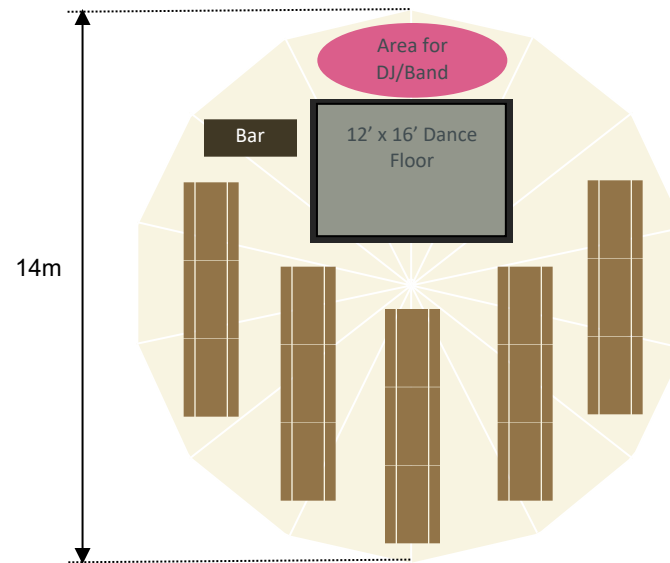

Aurora Classic

Seating for 120 guests on 15 rectangular tables and benches

WORLD INSPIRED TENTS
SINCE 2007

Aurora Classic

Seating for 90 guests on 15 rectangular tables and chairs + top table of 6

WORLD INSPIRED TENTS
SINCE 2007

Aurora Classic

Seating for 100 guests on 10 round tables and chairs + top table of 6

WORLD INSPIRED TENTS
SINCE 2007

Aurora Classic

Seating for 80 guests on 8 round tables and chairs + Chillout sofas area