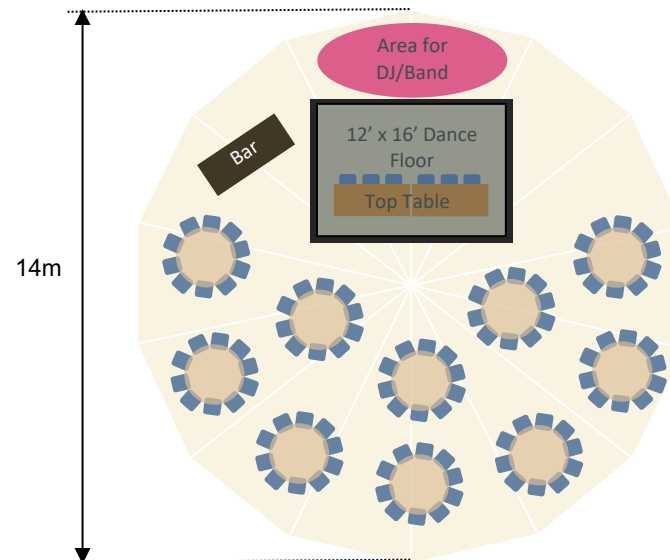

Aurora Classic

Seating for 120 guests on 15 rectangular tables and benches

WORLD INSPIRED TENTS
SINCE 2007

Aurora Classic

Seating for 90 guests on 15 rectangular tables and chairs + top table of 6

WORLD INSPIRED TENTS
SINCE 2007

Aurora Classic

Seating for 100 guests on 10 round tables and chairs + top table of 6

WORLD INSPIRED TENTS
SINCE 2007

Aurora Classic

Seating for 80 guests on 8 round tables and chairs + Chillout sofas area