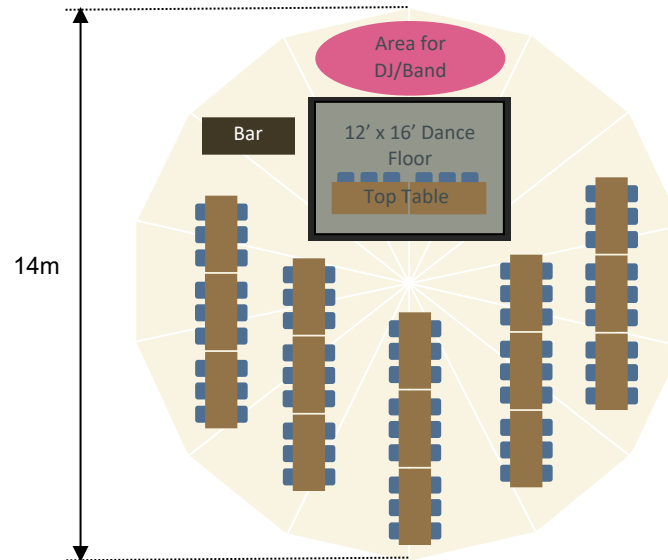

Aurora Classic

Seating for 120 guests on 15 rectangular tables and benches

WORLD INSPIRED TENTS
SINCE 2007

Aurora Classic

Seating for 90 guests on 15 rectangular tables and chairs + top table of 6

WORLD INSPIRED TENTS
SINCE 2007

Aurora Classic

Seating for 100 guests on 10 round tables and chairs + top table of 6

WORLD INSPIRED TENTS
SINCE 2007

Aurora Classic

Seating for 80 guests on 8 round tables and chairs + Chillout sofas area